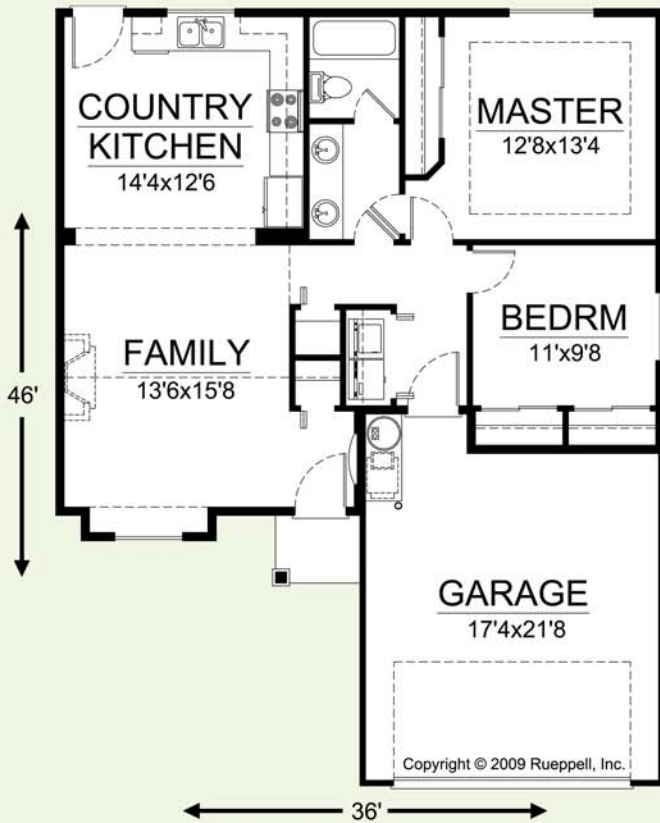

ELEVATION C

ELEVATION B

ELEVATION A

2-Bedroom
 Vaulted Ceiling
 2-Car Garage
 Utility Closet

version 2.1

CHESTERFIELD

1012 sf

Reported square footages are approximate. Base price does not include options. Plans shown are a general representation of, and may vary from, actual construction floor plan built. Please see a SDC Sales Representative for more information.